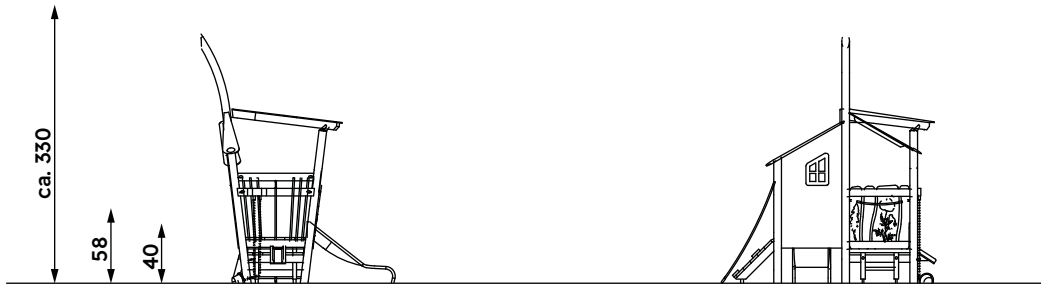

GRASS CABIN LADYBUG

Order-No.: 0008284

anfragen@spielbau.de
+49 (0)3381 2614-0
www.spielbau.de
Editor: Th.He.

Subject to technical changes.

All designs are the property of spielbau GmbH and may not be made available to third parties for the execution of the depicted object without written permission.

GRASS CABIN LADYBUG

Order-No.: 0008284

Maximum free fall height to EN 1176: **100cm**
Essential protective area: 24m²
Recommended ground surface:
minimum sub-soil, better: grass

Focus

Sliding

Climbing

Sand Play