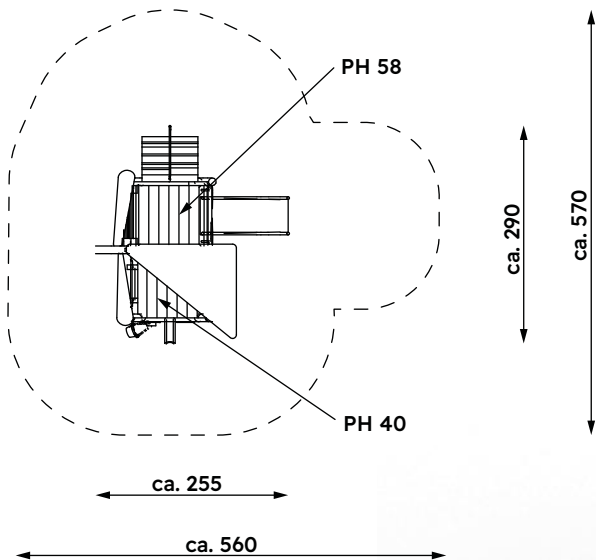

GRASS CABIN LADYBUG

Order-No.: 0008284

Maximum free fall height to EN 1176: **100cm**
Essential protective area: 24m²
Recommended ground surface:
minimum sub-soil, better: grass

Focus

Sliding

Climbing

Sand Play

Dry Cracks

Dimensions in cm | Scale 1:100 (A4)

anfragen@spielbau.de

+49 (0)3381 2614-0

www.spielbau.de

Editor: Th.He.

Subject to technical changes.

All designs are the property of spielbau GmbH and may not be made available to third parties for the execution of the depicted object without written permission.