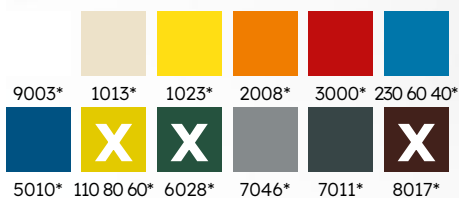

All designs are the property of spielbau GmbH and may not be made available to third parties for the execution of the depicted object without written permission.

PLAY HOUSES XS 1

Order-No.: 0007896

COLOR SELECTION

Rope Colors

HPL Colors

* Actual colors may vary - data is similar to RAL numbers. Special colors available on request.

anfragen@spielbau.de
+49 (0)3381 2614-0
www.spielbau.de
Editor: Th.He.

Subject to technical changes.