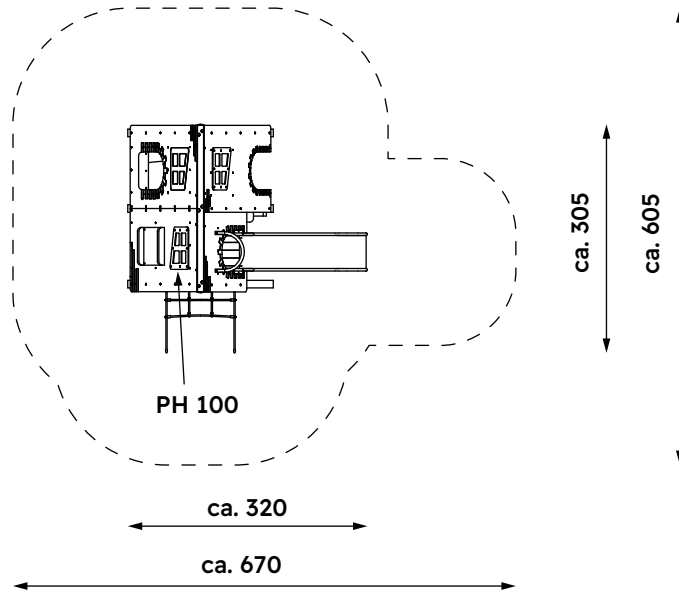

PLAY HOUSES XS 1

Order-No.: 0007896

Maximum free fall height to EN 1176: **100cm**
Essential protective area: 35m²
Recommended ground surface:
minimum sub-soil, better: grass

Focus

Sliding

Climbing

Role Play

Sand Play

Dry Cracks

Dimensions in cm | Scale 1:100 (A4)

anfragen@spielbau.de

+49 (0)3381 2614-0

www.spielbau.de

Editor: Th.He.

Subject to technical changes.