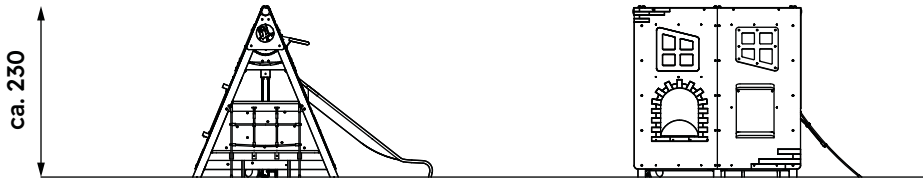

PLAY HOUSES XS 1

Order-No.: 0007896

Maximum free fall height to EN 1176: **100cm**
Essential protective area: 35m²
Recommended ground surface:
minimum sub-soil, better: grass

Focus

Sliding

Climbing

Role Play