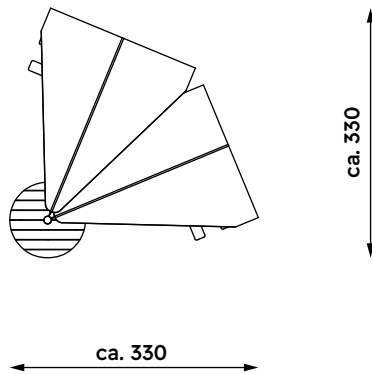

PAVILON G

Order-No.: 0008312

PAVILION G

Order-No.: 0008312

This product is considered a seating-device.
Therefore, the installation is also allowed without
a fall-absorbing surface.

Focus

Time-Out

Dry Cracks

Dimensions in cm | Scale 1:100 (A4)

anfragen@spielbau.de

+49 (0)3381 2614-0

www.spielbau.de

Editor: Th.He.

Subject to technical changes.

All designs are the property of spielbau GmbH
and may not be made available to third parties for the execution
of the depicted object without written permission.