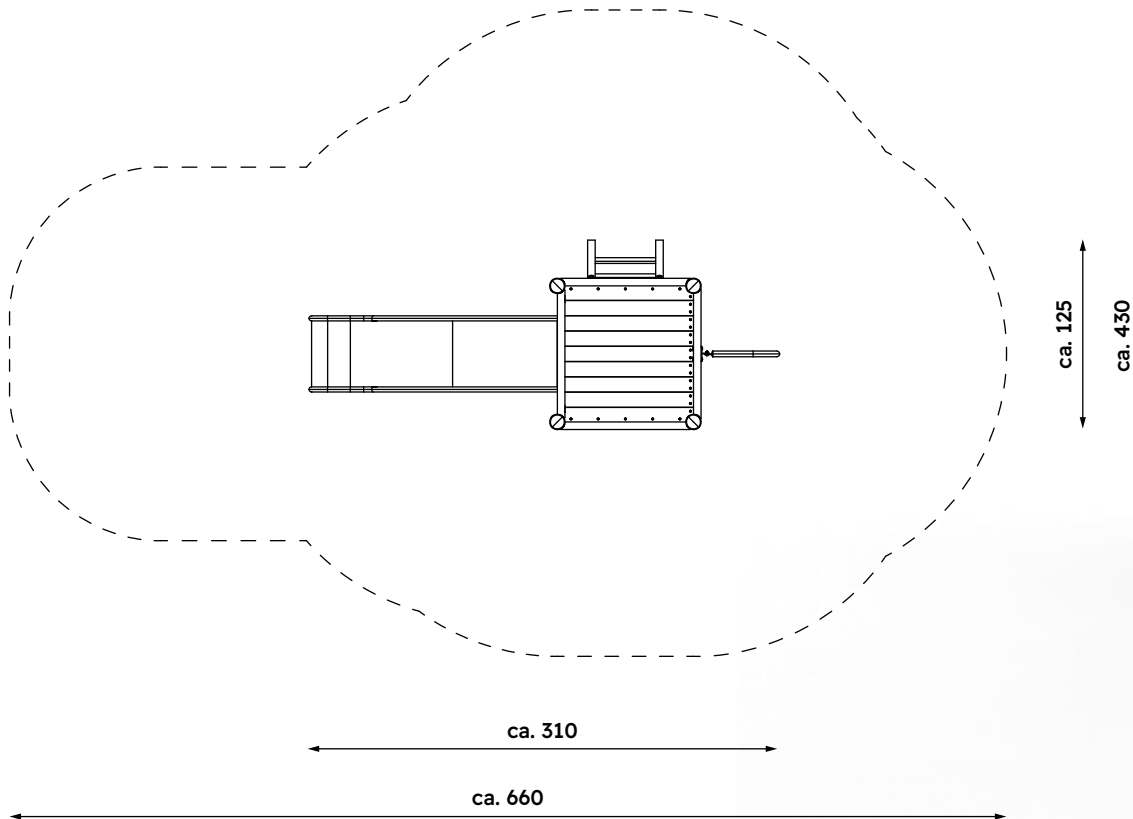

PLAY COMBI JORINDEL

Order-No.: 0003746

Maximum free fall height to EN 1176: **100cm**
Essential protective area: 21m²
Recommended ground surface:
minimum sub-soil, better: grass

Focus

Sliding

Climbing

Dimensions in cm | Scale 1:50 (A4)