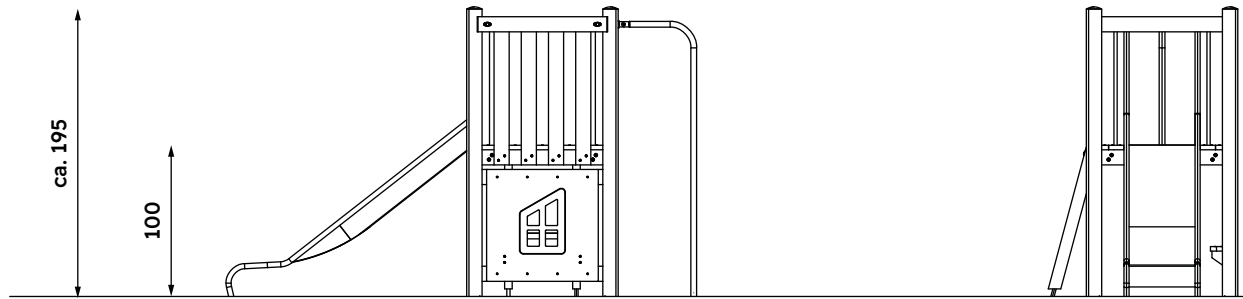

PLAY COMBI JORINDEL

Order-No.: 0003746

Maximum free fall height to EN 1176: **100cm**
Essential protective area: 21m²
Recommended ground surface:
minimum sub-soil, better: grass

Focus

Sliding

Climbing

Dimensions in cm | Scale 1:50 (A4)